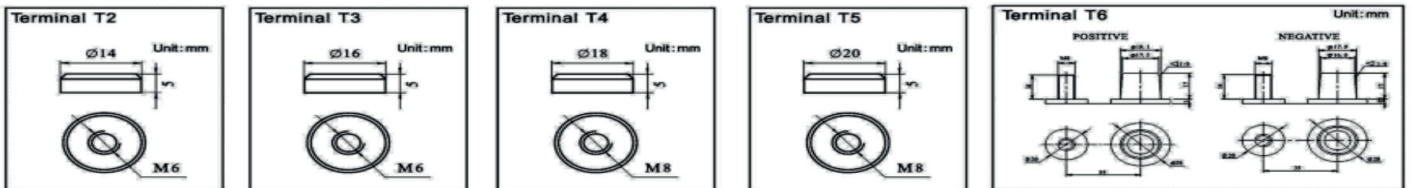

Sealed AGM

Model:	GB12115
Volts:	12
C_5 Ah:	97
C_{20} Ah:	115
Length (mm):	331
Width (mm):	176
Height (mm):	220
Weight (kg):	33.3
Terminal:	T4

Notes:
800 Cycles @ 60% DOD & 550 Cycles @ 80% DOD

TERMINALS