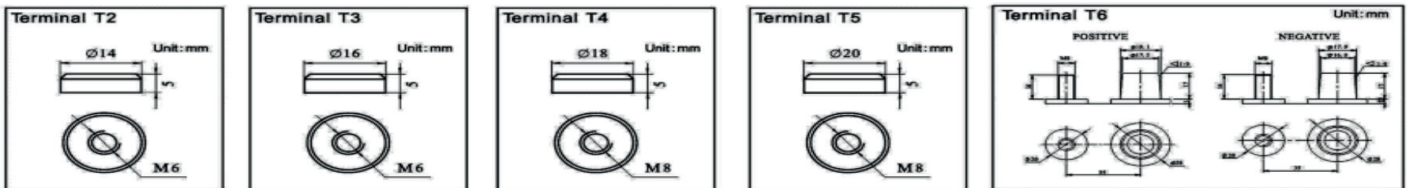

Sealed AGM

Model:	GB12234
Volts:	12
C_5 Ah:	198
C_{20} Ah:	234
Length (mm):	387
Width (mm):	180
Height (mm):	368
Weight (kg):	65
Terminal:	T6

Notes:
800 Cycles @ 60% DOD & 550 Cycles @ 80% DOD

TERMINALS

POSITION OF TERMINALS

1 LPT	2 HPT	3 WNT	4 AP	5 UT	6 DT	7 ST	8 DWNT	9 LT	10 Cable & Plug	M Terminal (M6/8)
Low Profile Terminal	High Profile Terminal	Wingnut Terminal	Automotive Post Terminal	Universal Terminal	Automotive Post & Stud Terminal	Stud Terminal	Dual Wingnut Terminal	L-Terminal	Cable & Plug	M Terminal (M6/8)