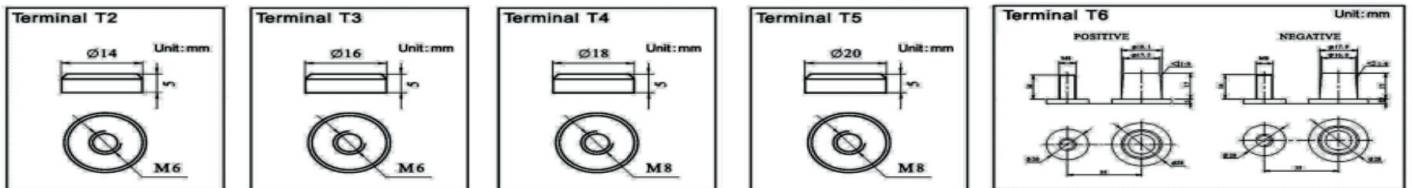

Sealed GELL

Model:	GB12240GM
Volts:	12
C_5 Ah:	191
C_{20} Ah:	240
Length (mm):	520
Width (mm):	269
Height (mm):	209
Weight (kg):	71.3
Terminal:	T5

Notes:
900 Cycles @ 60% DOD & 650 Cycles @ 80% DOD

TERMINALS

POSITION OF TERMINALS

for sales & service throughout the UK & Ireland, please contact Battery Service Hub Ltd

tel | 01858 433008 fax | 01858 433563 email | info@batteryservicehub.com website | www.batteryservicehub.com
Battery Service Hub Ltd, Unit 6 Fernie House, Fernie Road, Market Harborough, Leicestershire, LE16 7PH, United Kingdom