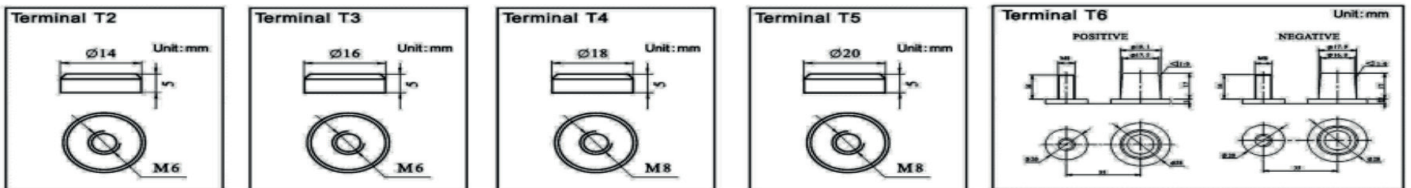

Sealed AGM

Model:	GB1260
Volts:	12
C_5 Ah:	49
C_{20} Ah:	60
Length (mm):	265
Width (mm):	166
Height (mm):	188
Weight (kg):	20.7
Terminal:	A

Notes:
 800 Cycles @ 60% DOD & 550 Cycles @
 80% DOD

TERMINALS

POSITION OF TERMINALS