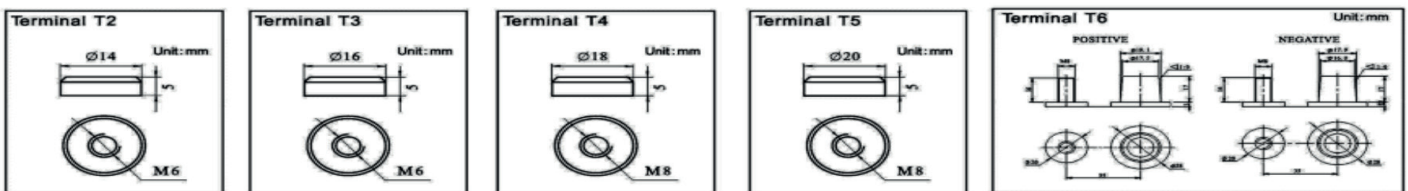

Sealed GELL

Model:	GB1275GM
Volts:	12
C_5 Ah:	59.5
C_{20} Ah:	75
Length (mm):	260
Width (mm):	169
Height (mm):	215
Weight (kg):	25.1
Terminal:	T3

Notes:
900 Cycles @ 60% DOD & 650 Cycles @ 80% DOD

TERMINALS