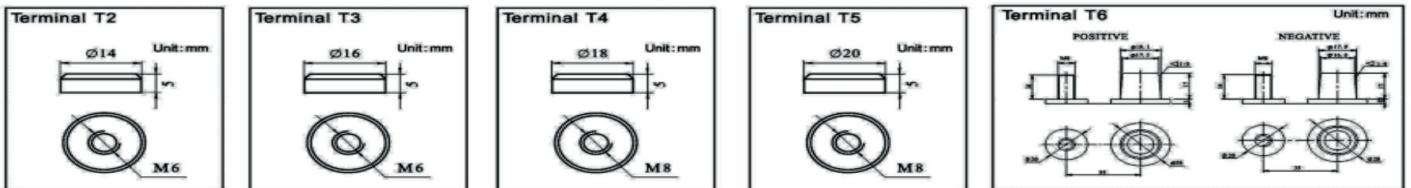

Sealed GELL

Model:	GB6224G
Volts:	6
C_5 Ah:	160
C_{20} Ah:	196
Length (mm):	264
Width (mm):	183
Height (mm):	270
Weight (kg):	33
Terminal:	A

Notes:
900 Cycles @ 60% DOD & 650 Cycles @ 80% DOD

TERMINALS

POSITION OF TERMINALS