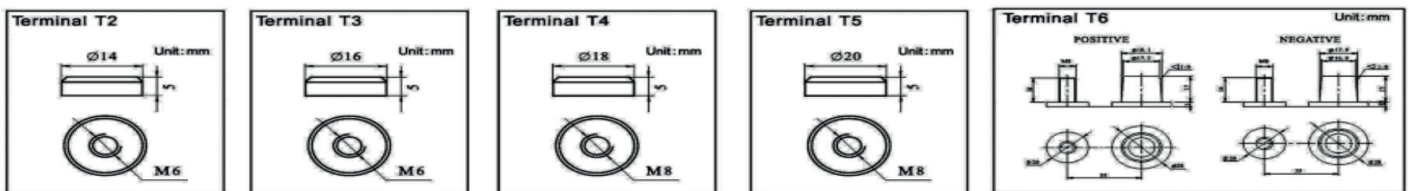

Sealed GELL

Model:	GB6224GM
Volts:	6
C_5 Ah:	200
C_{20} Ah:	245
Length (mm):	260
Width (mm):	180
Height (mm):	252
Weight (kg):	29.6
Terminal:	T5

Notes:
900 Cycles @ 60% DOD & 650 Cycles @ 80% DOD

TERMINALS

POSITION OF TERMINALS

for sales & service throughout the UK & Ireland, please contact Battery Service Hub Ltd

tel | 01858 433008 fax | 01858 433563 email | info@batteryservicehub.com website | www.batteryservicehub.com
Battery Service Hub Ltd, Unit 6 Fernie House, Fernie Road, Market Harborough, Leicestershire, LE16 7PH, United Kingdom