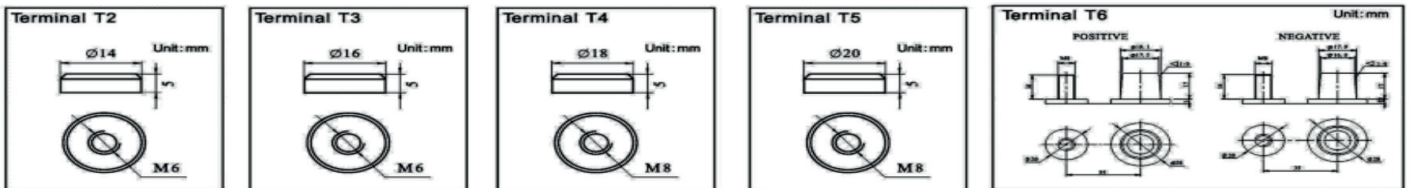

Sealed AGM

Model:	GB6245
Volts:	6
C_5 Ah:	200
C_{20} Ah:	245
Length (mm):	243
Width (mm):	187
Height (mm):	275
Weight (kg):	30.5
Terminal:	T5

Notes:
800 Cycles @ 60% DOD & 550 Cycles @ 80% DOD

TERMINALS

POSITION OF TERMINALS

for sales & service throughout the UK & Ireland, please contact Battery Service Hub Ltd