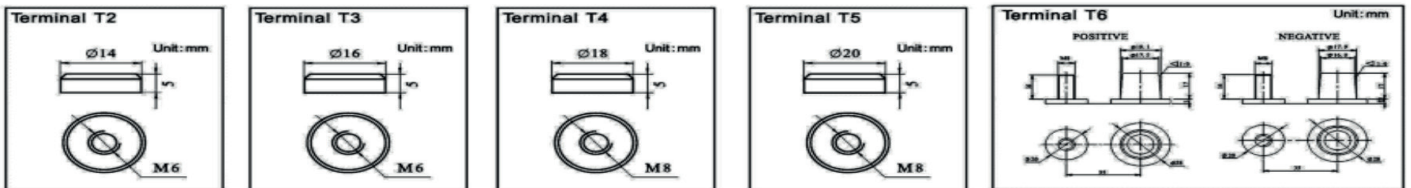

Sealed GELL

Model:	GB6245GM
Volts:	6
C_5 Ah:	190
C_{20} Ah:	225
Length (mm):	243
Width (mm):	187
Height (mm):	275
Weight (kg):	30.5
Terminal:	T5

Notes:
900 Cycles @ 60% DOD & 650 Cycles @ 80% DOD

TERMINALS