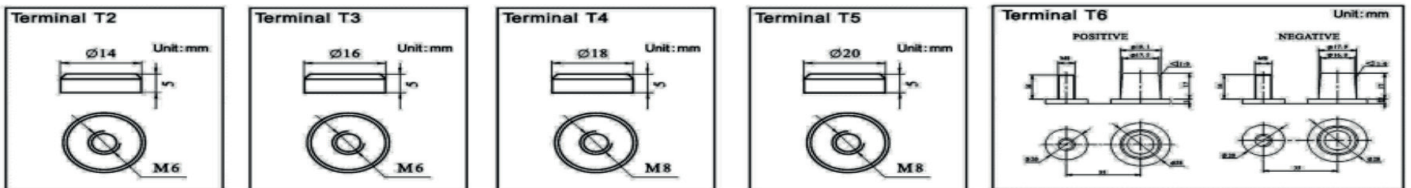

Sealed GELL

Model:	GB6330G
Volts:	6
C_5 Ah:	240
C_{20} Ah:	270
Length (mm):	311
Width (mm):	183
Height (mm):	358
Weight (kg):	47
Terminal:	A

Notes:
 900 Cycles @ 60% DOD & 650 Cycles @
 80% DOD

TERMINALS