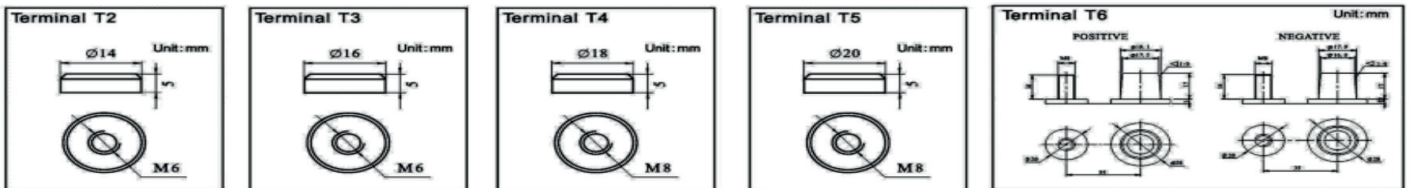

Sealed AGM

Model:	GB6335
Volts:	6
C_5 Ah:	280
C_{20} Ah:	335
Length (mm):	295
Width (mm):	178
Height (mm):	370
Weight (kg):	46.6
Terminal:	T6

Notes:
800 Cycles @ 60% DOD & 550 Cycles @ 80% DOD

TERMINALS

POSITION OF TERMINALS

1 LPT 	2 HPT 	3 WNT 	4 AP 	5 UT 	6 DT 	7 ST 	8 DWNT 	9 LT 	10 Cable & Plug 	M Terminal (M6/8)
Low Profile Terminal	High Profile Terminal	Wingnut Terminal	Automotive Post Terminal	Universal Terminal	Automotive Post & Stud Terminal	Stud Terminal	Dual Wingnut Terminal	L-Terminal	Cable & Plug	M Terminal (M6/8)