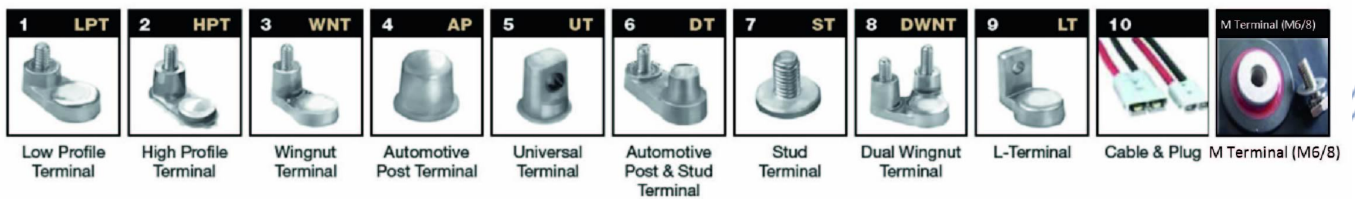

POSITION OF TERMINALS

For sales & service throughout the UK & Ireland, please contact Battery Service Hub Ltd
tel | 01858 433008 fax | 01858 433563 email | info@batteryservicehub.com
website | www.batteryservicehub.com
Battery Service Hub Ltd, Pegasus House, Riverside End, Market Harborough, Leicestershire, LE16 7PU, United Kingdom