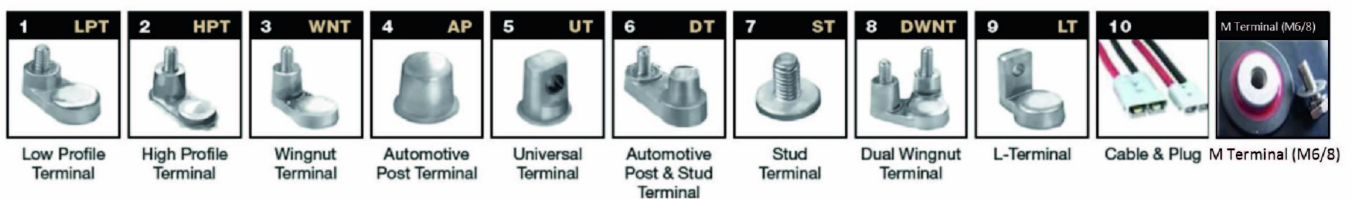

Brand	<i>Sonnenschein</i>
Range	<i>Sonnenschein Monoblock Ex Deep Cycle - GEL - 500 cycles</i>
Volts	<i>12</i>
Cap [C5 Ah]	<i>65</i>
Cap [C20 Ah]	<i>78</i>
Weight	<i>26.8 kg</i>
Length	<i>353 mm</i>
Width	<i>175 mm</i>
Height	<i>190 mm</i>
Terminal Type	<i>AP</i>
Technology	<i>GEL</i>
Guarantee/Warranty	<i>12 Months under manufacturing fault</i>

Sealed GEL & AGM

The Pegasus GB dry traction battery series are valve-regulated lead-acid batteries. Unlike conventional traction batteries with liquid electrolyte these traction batteries have immobilised electrolyte (GELled sulphuric acid or AGM). The Pegasus GB traction batteries offer maintenance free power solutions for all types of traction, telecoms, ups and standby power needs. Instead of a vent plus, a valve is used to regulate the internal gas pressure, preventing the ingress of oxygen from the air and allowing the escape of excess charging gasses. When operating valve-regulated lead-acid batteries the safety requirements as for vented batteries apply, to protect against hazards from electric current, from explosion of electrolytic gas and (with some limitations) from the corrosive electrolyte. Battery valves should never be removed. These batteries do not require topping up.

Benefits

- Totally maintenance free.
- 700 and 500 cycle performance (to 80% depth of discharge).
- Accepts very high currents, reduced self-discharge.
- Resilient to temperature variations.
- Extended performance for medium cyclic duty.