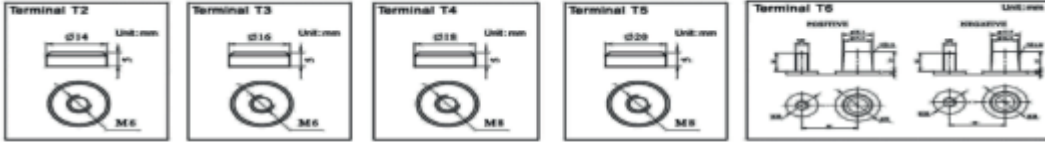

TERMINALS

01858 433008